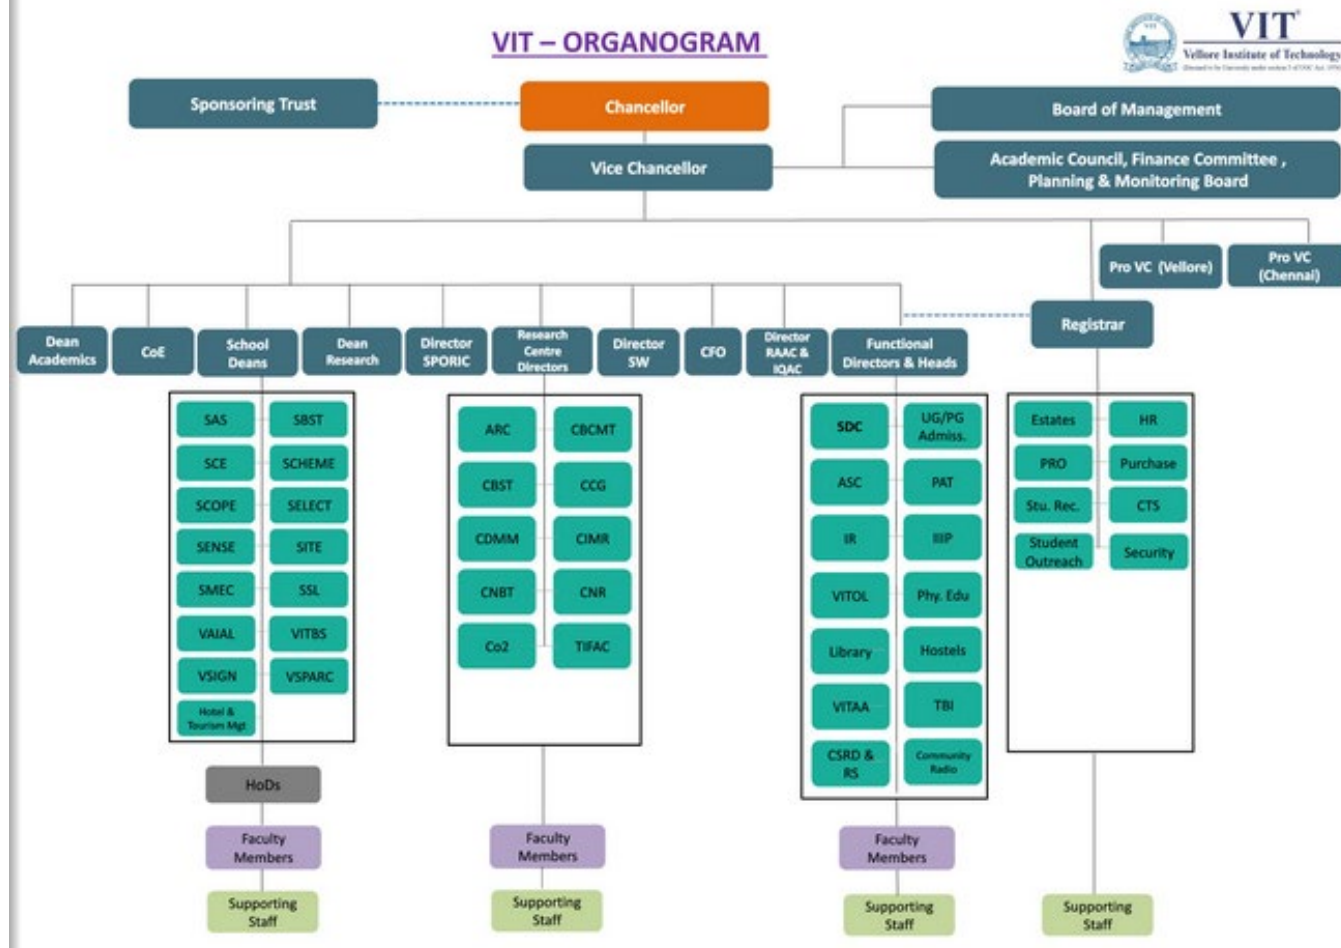

Board of Management	4/Year	
Academic Council	4/Year	

Organizational chart

- **Nature and Extent of involvement of Faculty and students in academic affairs/improvements**

The deployment of world class education starts with curriculum framing by a school level committee which benchmarks the programme against renowned institutes. The proposed content and pedagogy is recommended by the Board of Studies to Academic Council for approval. The approved programmes are explored for implementation by the Planning and Monitoring Board and further taken up with BoM for final approval. Once approved, the programme is further refined based on the feedback by students, teachers and industry experts. The teachers are empowered to adopt or change the