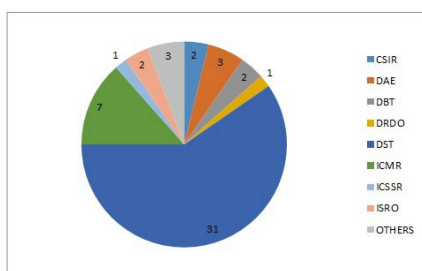

Sponsored Project – Government Agencies

<https://vit.ac.in/research/sponsored-projects>

The VIT seed grant is a funding initiative to encourage faculty to pursue competitive research in emerging areas of national and international importance. The research activities are supported under the following schemes: Multidisciplinary/Transdisciplinary Research; and Process/Product Development.

<https://vit.ac.in/research/vit-seed-grant>

Industry Linkage

- The inclusion of 8th-Module - Industry Guest Lecture- in all the courses has led to strong interactions between the institute and industry.
- From the Technical Answers for Real word Problems (TARP) course, the students are able to apply their subject knowledge into real-world problems of the industry.
- The project-based internships is a good learning process which brings new perspectives and is up to date with the industry trends.
- More than 15 industry-sponsored labs help the students to learn the concepts practically through interaction and working methods.
- Regular industry conclave meetings in every school are further strengthening our interactions with industry and its technology road maps.
- Periodic industry visits help students to update their understanding of the subject and the industry practices in each domain.
- Preparing and inspiring student minds (PRISM) is an innovative project experience organized in collaboration with Samsung.
- Industries like Honeywell, JCI, Microsoft, Texas instruments innovation challenge,