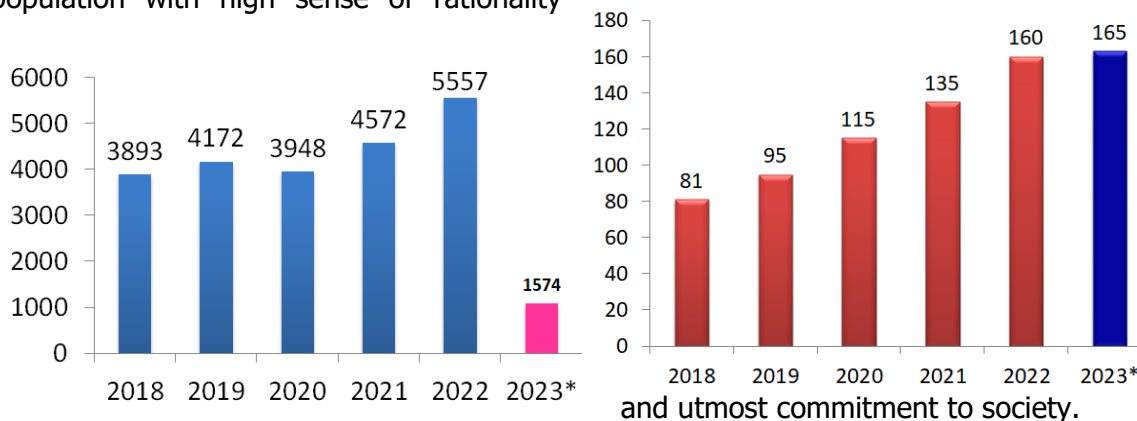

Makeathon, Codeathon, Buildathon and Hackathon activities are regularly conducted in VIT to address real world problems faced by the industry.

- Industry practitioners and standards organizations conduct codes and standards concept to our students every year.
- Industry mentors help our students through various entrepreneurship camps
- Innovative project collaboration between industry and VIT is done through cooperative knowledge creation and exchange.
- <https://vit.ac.in/research/industrial-consultancy>

Students Publications from projects

Inculcation of Research Culture at grassroots level is the most distinctive character of VIT.

VIT has been committed to research by treating it as the epicenter of growth and development in all directions. Such an approach has always been driven by the farsightedness of a robust research culture that is imperative for building an ideal society which aims at development of the people and the country in its entirety. This would in turn, mean that research culture is fundamental to the growth of a society, as it would groom a potential and knowledgeable population with high sense of rationality

MoUs with Industries

There are 113 functional MoUs with institutions/ industries in India and abroad for internship, on-the-job training, project work, student / faculty exchange and collaborative research during the last five years. The sample list is given below:

Danfoss Industries Private Limited, Chennai, Johnson Controls Pvt. Ltd, Omni Active Health Technologies Ltd Mumbai, Organica Biotech Pvt Ltd Mumbai, PA Footwear Pvt Ltd,